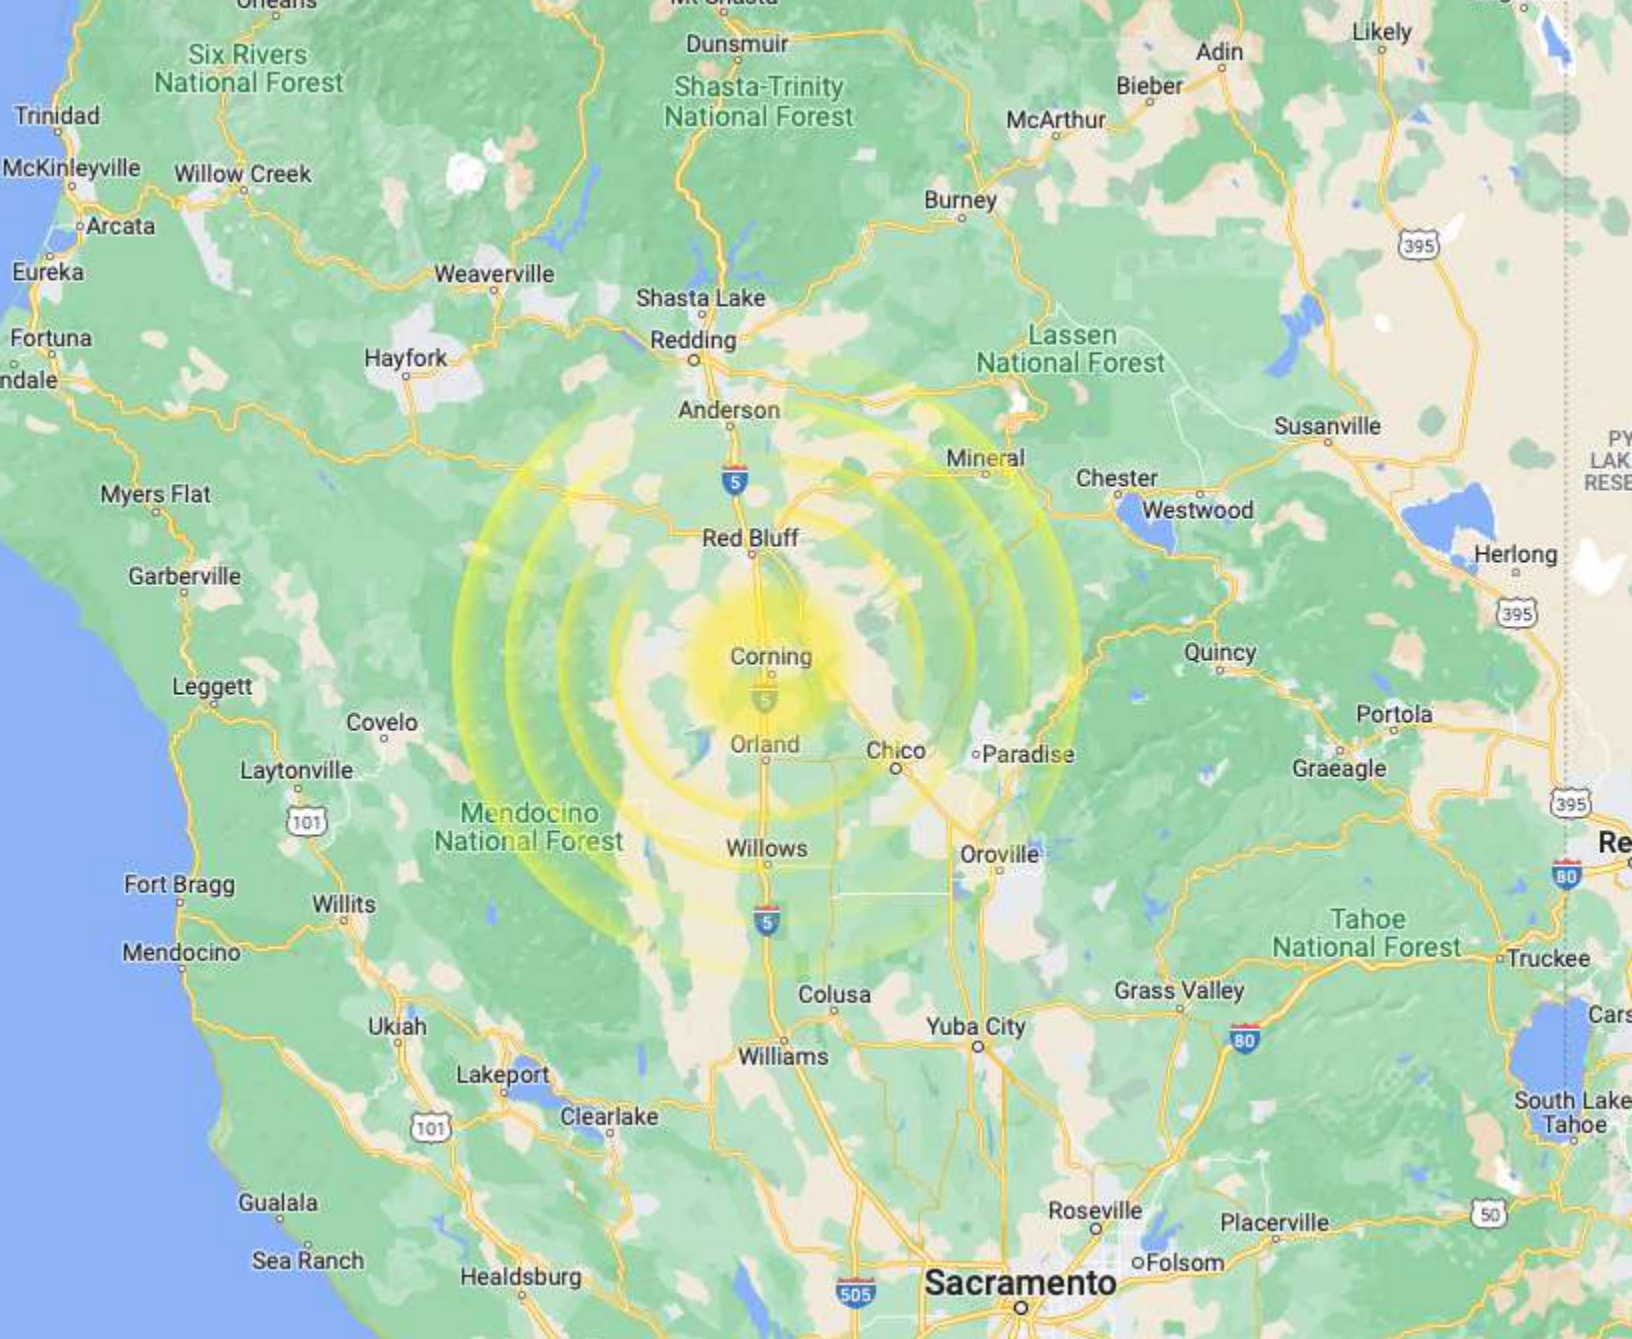

RESOURCES

WALMART

608- Luther Rd.
Red Bluff, CA
20 mi.

SAFEWAY

600 Edith Ave
Corning, CA
3.6 mi.

FEDEX SHIP CENTER

1330 Fortress St.
Chico, CA
19 mi.

GUITAR CENTER

2027 Dr Martin Luther King Jr Parkway
Chico, CA 95928
530-879-1731
10am – 9pm
23 mi.

SACRAMENTO INTERNATIONAL AIRPORT

6900 Airport Blvd.
Sacramento, CA
102 mi. 1hr. 42m drive

MARKET

The Obsidian Spirits Amphitheater is the premier venue in far Northern California. It is located in the Redding / Chico market and does not compete with venues in the Sacramento area. Over 95% of ticket sales are in the Chico - Redding DMA.