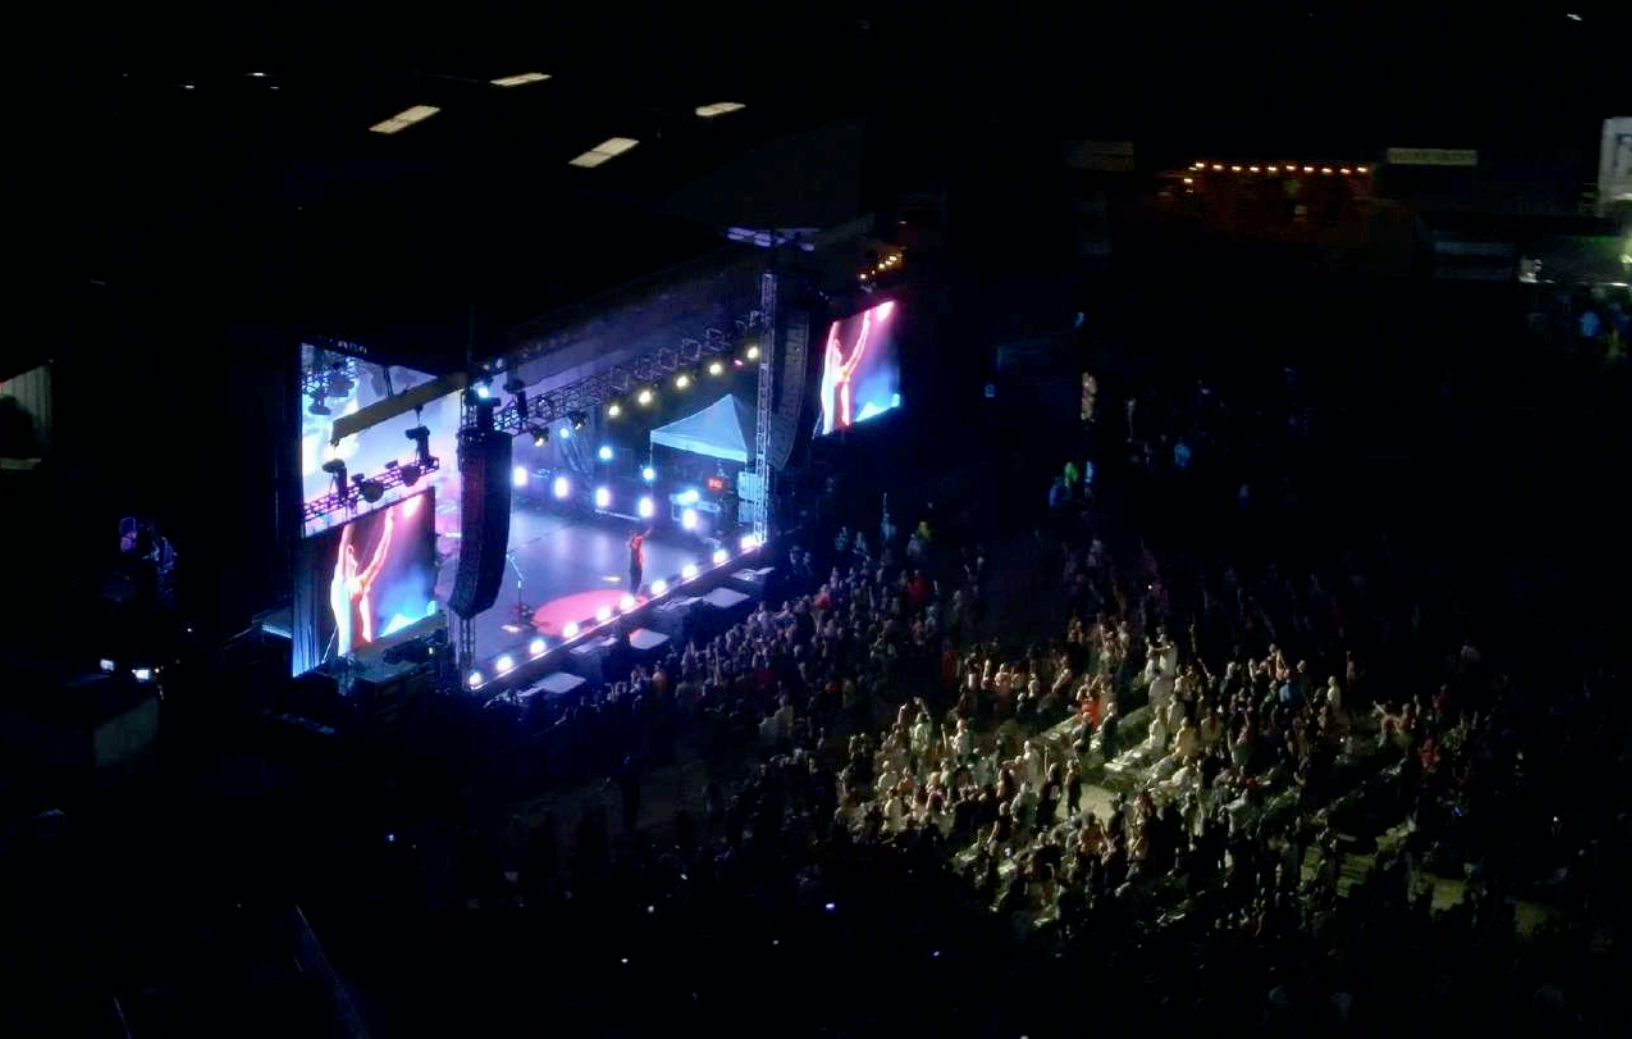

OBSIDIAN SPIRITS

— AMPHITHEATER —

AT ROLLING HILLS CASINO & RESORT

TECH PACK

This document is intended to provide technical and production information about Obsidian Spirits Amphitheater at Rolling Hills Casino and Resort. Specific inventory and dimensions critical to individual productions must be pre-approved and checked on-site with approved RHCR venue personnel.

WELCOME

The Paskenta Band of Nomlaki Indians, owner and operator of the Rolling Hills Casino and Resort in Corning, California, is pleased to welcome you to Obsidian Spirits Amphitheater at Rolling Hills Casino and Resort.

Situated on 15 acres adjacent to Rolling Hills Casino and Resort, Obsidian Spirits Amphitheater is set against the majestic views of the surrounding mountains and features optimal sightlines and enhanced acoustics under the warmth of the Northern California sun and stars.