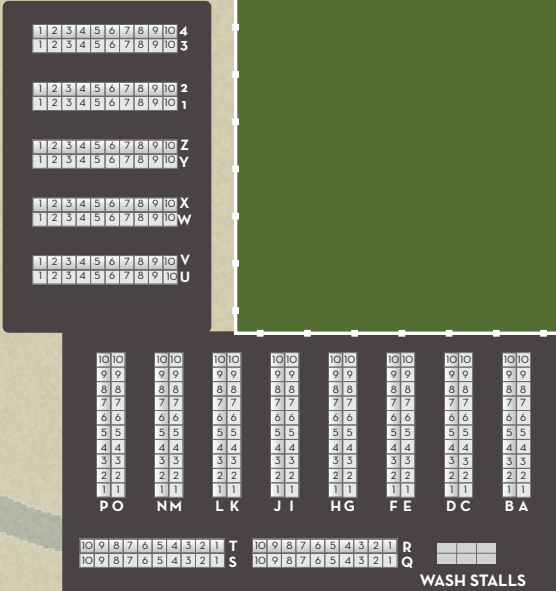

MAIN ENTRANCE

LIBERAL AVE

INTERSTATE 5

Corning, CA  
39.8817 N -122.2068 W

ROLLING HILLS  
CASINO  
TO CASINO  
RV PARK &  
GOLF

ORCHARD AVE

TRAILER PARKING

TRAILER PARKING

RV SPACES

OFFICE

OPEN ARENA

OPEN ARENA

CATTLE PENS

SECONDARY ARENA

MAIN ARENA

DAY USE PARKING